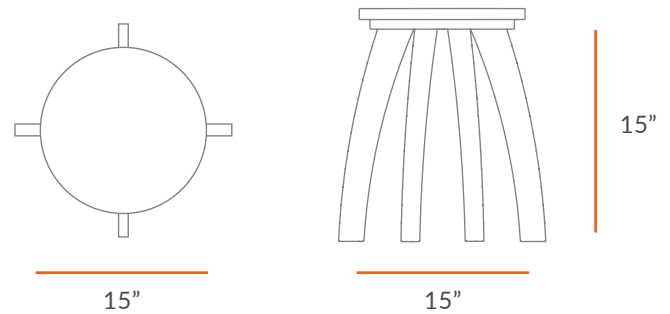

Product features

- Edges all smoothed and finished
- Glides to base
- Stools do not stack

Materials

- Europly FSC Certified hardwood plywood (FSC R 012337)